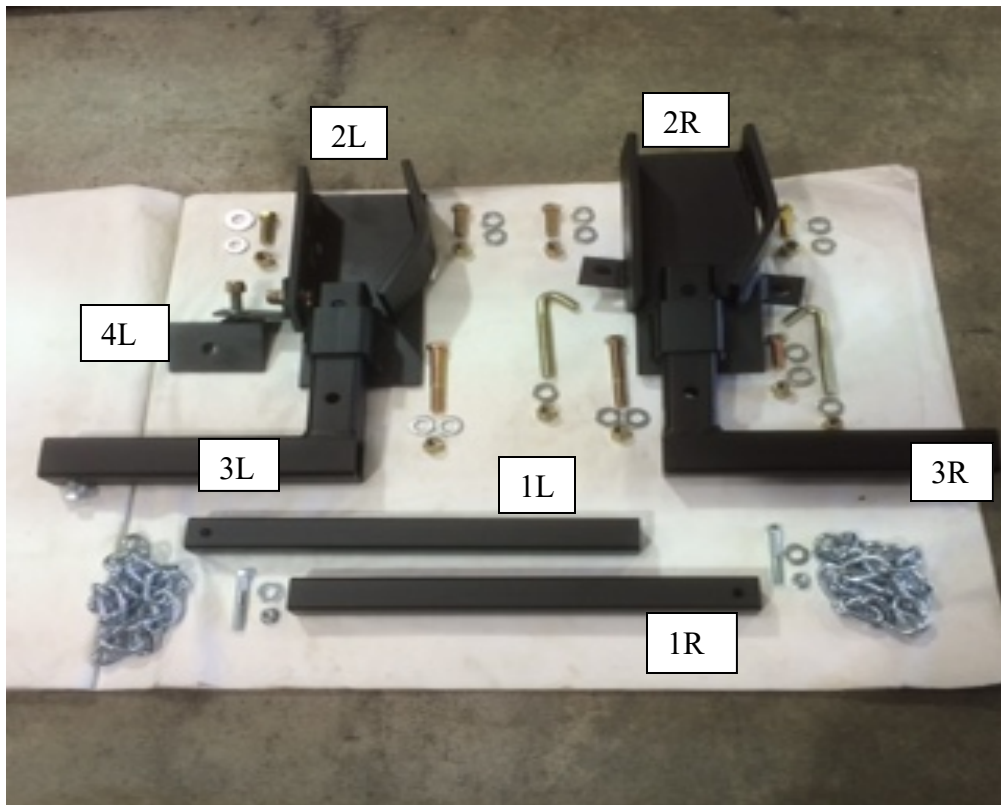

10754

2014-2016 Ford F-250, F-350 Front Split, All cab and wheel bases

LEFT SIDE

- 1L) Part No. 754-T-504 Left Extension Bar
- 2L) Part No. 754-2L Left Mounting Bracket
- 3L) Part No. 754-3L Left Drop Down Bracket
- 4L) Part No. 754-4L-Support Bracket

RIGHT SIDE

- 1R) Part No. 754-T-504 Right Extension Bar
- 2R) Part No. 754-2R Right Mounting Bracket
- 3R) Part No. 754-3R Right Drop Down Bracket

Complete Mounting Hardware Kit:  
Part No. CTH-754

Mounting Hardware:

- Part No. T-502 (2- J Bolts)
- Part No. CTB007 (6- ½ x 1 ½ Bolts)
- Part No. CTB0029 (2- ½ x 3 ½ Bolts)
- Part No. CTW0025 (11- ½ Nylock Nuts)
- Part No. CTW0023 (19- ½ Flat SAE Washer)
- Part No. CTB005 (2- 7/16 x ¾ Bolts)

Complete Chain Kit (CTCK-T-02500) Includes:

- 2-30" Chains; 2-3/8 x 2 ½ Bolts; 2- 3/8 Flange Nuts; 2-3/8 Flat Washers