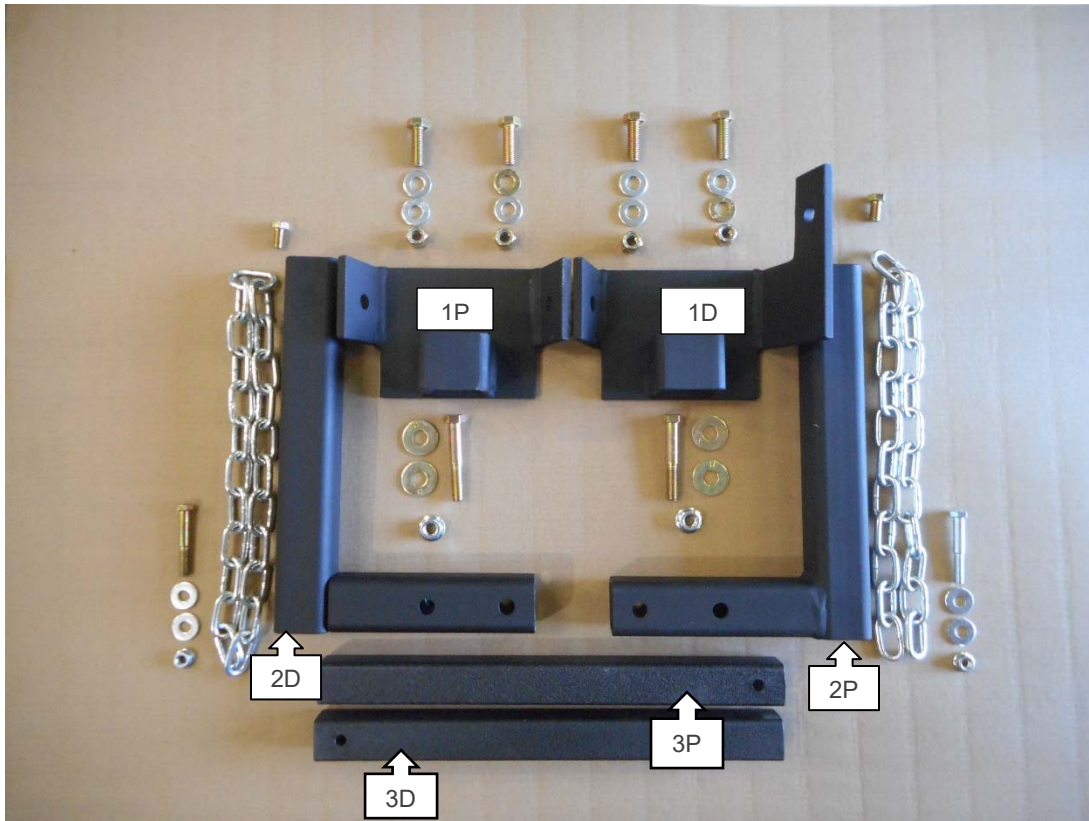

10763
2019/2020 DODGE RAM/PW
FRONT SPLIT MOUNT

10763 COMPLETE PARTS LIST

(SHAPE OF CAMPER PLATE MAY VAREY BETWEEN POWER WAGON AND RAM MODELS)

DRIVER SIDE:

- 1D) Part No: D19CIBD: CMP Body
- 2D) Part No: D19CILBD: L-Bracket
- 3D) Part No: D19CINCD: Extension Bar

PASSENGER SIDE:

- 1P) Part No: D19CIBP: CMP Body
- 2P) Part No: D19CILBP: Large Extension
- 3P) Part No: D19CINCP: Extension Bar

MOUNTING HARDWARE:

- Part No: _____ (3-1/2"x1/2" Bolt) x2
- Part No: _____ (1-1/2"x1/2" Bolt) x4
- Part No: _____ (7/16"x3/4" Bolt) x2
- Part No: _____ (1/2" Flat Washer) x12
- Part No: _____ (1/2" Locking Nut) x4

CHAIN KIT:

- Part No: _____ (2-1/2"x3/8" Bolt) x2
- Part No: _____ (3/8" Flat Washer) x4
- Part No: _____ (3/8" Flange Nut) x2